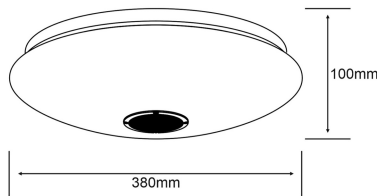

2052526

Surf Music

Surf Music Speaker 38cm 24W Bluetooth (No App/Remote) CCT Tuneable White

LINE DRAWING

[Click to view the full product details](#)

DATA SHEET

MARKETING INFORMATION

Brief Description	Surf Music Speaker 38cm 24W Bluetooth (No App/Remote) CCT Tuneable White
-------------------	--

PHYSICAL CHARACTERISTICS

Colour Finish	Opal White
Colour Finish 2	White

MECHANICAL SPECIFICATION

Item Nett Weight (kg)	0.72kg
Diameter (mm)	380mm
Height (mm)	100mm

ENERGY SPECIFICATION

Energy Class	A+
--------------	----