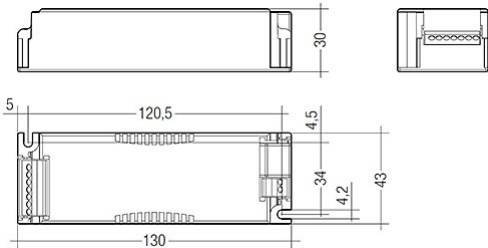

LINE DRAWING

[Click to view the full product details](#)

DATA SHEET

MARKETING INFORMATION

Brief Description	10W 150-400mA one4all Dimmable SC PRE Constant Current LED Driver

PHYSICAL CHARACTERISTICS

Colour Finish	White

MECHANICAL SPECIFICATION

Item Nett Weight (kg)	0.125kg
Length (mm)	130mm
Width (mm)	43mm
Height (mm)	30mm

ENERGY SPECIFICATION

Energy Class	A++ to A

ELECTRICAL & SAFETY SPECIFICATION

Protection Class	Class 2 - Double Insulated
Dimmable	Yes - Suitable Dimmer Required
Dimmer Included	No
IP Rating	IP20

QUALITY STANDARDS

Average Life (hrs)	100000hrs
Warranty (yrs)	5yrs

OVERVIEW

Dimmable built-in constant current LED Driver, Dimmable via ready2mains Programmer, I-SELECT 2 plugs or DALI, Output current adjustable, High efficiency, Low stand by power conception, Wide dimming range, high working life time, Can be used with luminaires of protection class I and protection class II. Flexible configurations.

Inspired Lighting Ltd. are continually developing and improving their products. Technical specifications subject to change without prior notice.