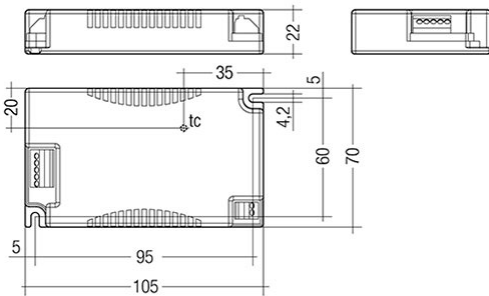

28000693

LC

Tridonic, LC 17W 250/300/350/400/450/500/550/600/650/700mA flexC C EXC, LED Converter Compact EXCITE, Made In Austria, 5yrs Warranty

LINE DRAWING

[Click to view the full product details](#)

DATA SHEET

MARKETING INFORMATION

Brief Description 17W 250-700mA flexC C EXC
Constant Current LED Driver

PHYSICAL CHARACTERISTICS

Colour Finish White

MECHANICAL SPECIFICATION

Item Nett Weight (kg) 0.118kg
Length (mm) 105mm
Width (mm) 70mm
Height (mm) 22mm