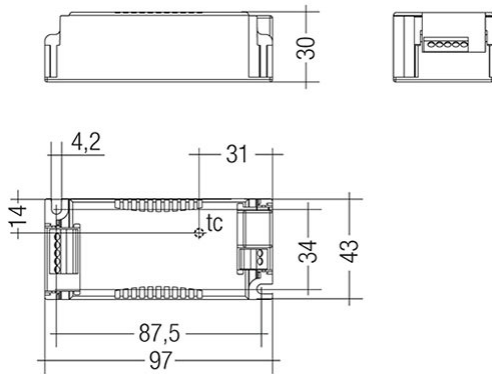

LINE DRAWING

[Click to view the full product details](#)

OVERVIEW

Constant current LED Driver, Adjustable output current via ready2mains Programmer or I-SELECT 2 plugs, Up to 88 % efficiency, Life-time up to 100000 hrs.Push fit connector easy installtion.

Inspired Lighting Ltd. are continually developing and improving their products.
Technical specifications subject to change without prior notice.