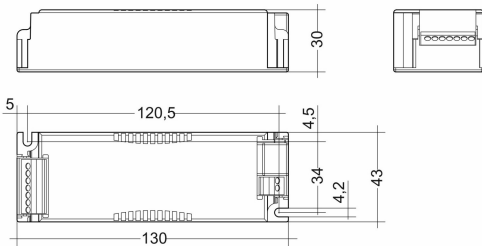

28002412

LC

Tridonic, LC 17W 250/300/350/400/450/500/550/600/650/700mA bDW SC PRE2

DATA SHEET

LINE DRAWING

[Click to view the full product details](#)

OVERVIEW

Independent constant current LED Driver, Adjustable output current via ready2mains Programmer or I-SELECT 2 plugs, Up to 90 % efficiency, Life-time up to 100000 hrs, Push fit connector easy installtion.