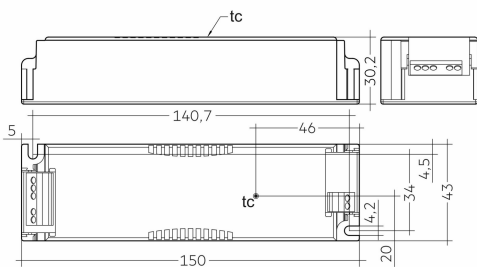

28002415

LC

Tridonic, LC 35/24V bDW SC PRE2

DATA SHEET

LINE DRAWING

[Click to view the full product details](#)

OVERVIEW

Independent constant current LED Driver, Adjustable output current via ready2mains Programmer or I-SELECT 2 plugs, Up to 90 % efficiency, Life-time up to 100000 hrs, Push fit connector easy installtion.