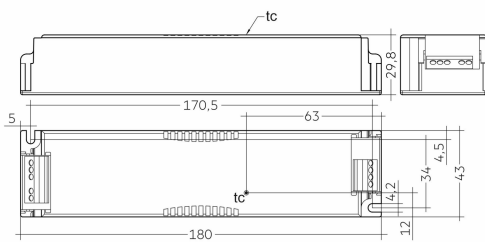

28002416

LC

Tridonic, LC 60/24V bDW SC PRE2

DATA SHEET

LINE DRAWING

[Click to view the full product details](#)

OVERVIEW

Independent constant current LED Driver, Adjustable output current via ready2mains Programmer or I-SELECT 2 plugs, Up to 90 % efficiency, Life-time up to 100000 hrs, Push fit connector easy installation.