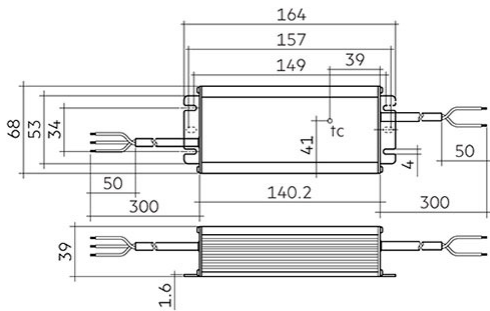

PHYSICAL CHARACTERISTICS

Colour Finish	Grey
---------------	------

MECHANICAL SPECIFICATION

Item Nett Weight (kg)	0.73kg
Length (mm)	164mm
Width (mm)	68mm
Height (mm)	39mm

LINE DRAWING

ENERGY SPECIFICATION