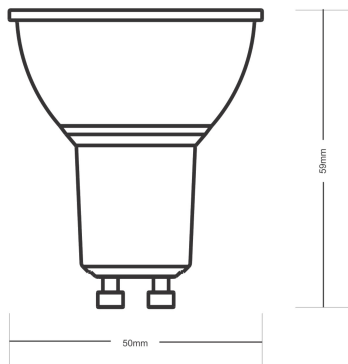

LINE DRAWING

[Click to view the full product details](#)

OVERVIEW

Value LED is functional and affordable, low cost without sacrificing product reliability, it matches the general illumination requirement of a household.

Inspired Lighting Ltd. are continually developing and improving their products.
Technical specifications subject to change without prior notice.