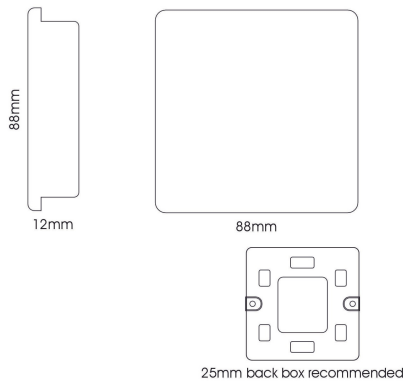

LINE DRAWING

[Click to view the full product details](#)

OVERVIEW

Trendiswitch is a complete range of completely unique light switches and sockets, available in a vast range of colours to cater for any colour scheme and decor. Design led for an elegant, seamless, retro re-fit, you can trust Trendiswitch throughout your project. Manufactured and designed in the UK giving you full confidence in the innovative engineering that puts this range of products in a league of their own.

Inspired Lighting Ltd. are continually developing and improving their products. Technical specifications subject to change without prior notice.