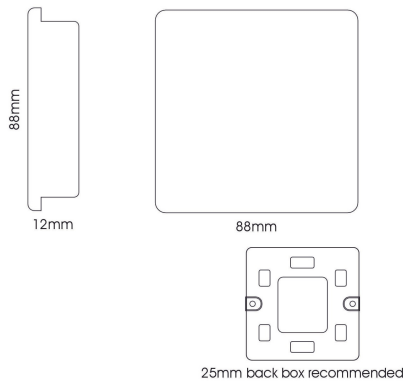

LINE DRAWING

[Click to view the full product details](#)

OVERVIEW

Trendiswitch is a complete range of completely unique light switches and sockets, available in a vast range of colours to cater for any colour scheme and decor. Design led for an elegant, seamless, retro re-fit, you can trust Trendiswitch throughout your project. Manufactured and designed in the UK giving you full confidence in the innovative engineering that puts this range of products in a league of their own.

Inspired Lighting Ltd. are continually developing and improving their products.
Technical specifications subject to change without prior notice.