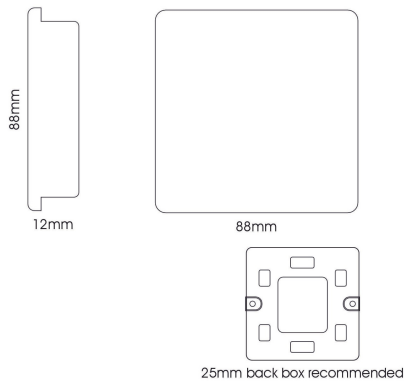

LINE DRAWING

[Click to view the full product details](#)

OVERVIEW

Trendiswitch is a complete range of completely unique light switches and sockets, available in a vast range of colours to cater for any colour scheme and decor. Design led for an elegant, seamless, retro re-fit, you can trust Trendiswitch throughout your project. Manufactured and designed in the UK giving you full confidence in the innovative engineering that puts this range of products in a league of their own.

Inspired Lighting Ltd. are continually developing and improving their products.
Technical specifications subject to change without prior notice.