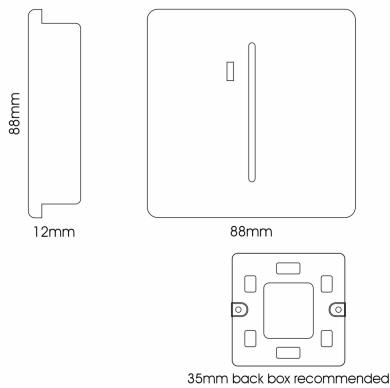

LINE DRAWING

ELECTRICAL & SAFETY SPECIFICATION

Protection Class	Class 2 - Double Insulated
IP Rating	IP20

QUALITY STANDARDS

Warranty (yrs)	10yrs

ADDITIONAL INFORMATION

Product Suitable For	Indoor Use Only. Domestic power supply.

[Click to view the full product details](#)

OVERVIEW

Trendiswitch is a complete range of completely unique light switches and sockets, available in a vast range of colours to cater for any colour scheme and decor. Design led for an elegant, seamless, retro re-fit, you can trust Trendiswitch throughout your project. Manufactured and designed in the UK giving you full confidence in the innovative engineering that puts this range of products in a league of their own.

Inspired Lighting Ltd. are continually developing and improving their products.
Technical specifications subject to change without prior notice.