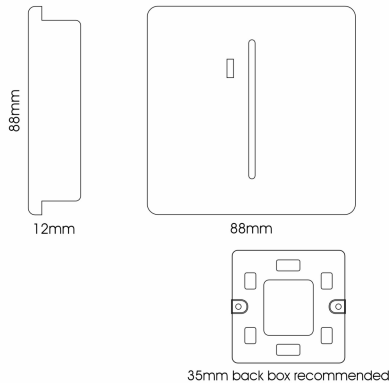

ART-WHS1CG

Cool Grey

Cool Grey Screwless 1 Gang 20A Double Pole Rocker Switch With Neon Insert, (25mm Back Box Req.), 10yrs Warranty

DATA SHEET

MARKETING INFORMATION

Brief Description	1 Gang 20A Double Pole Rocker Switch With Neon Insert Cool Grey
-------------------	---

PHYSICAL CHARACTERISTICS

Colour Finish	Cool Grey
Colour Finish 2	Chrome

MECHANICAL SPECIFICATION

Item Nett Weight (kg)	0.105kg
Length (mm)	88mm
Width (mm)	25mm
Height (mm)	88mm

LINE DRAWING

ELECTRICAL & SAFETY SPECIFICATION