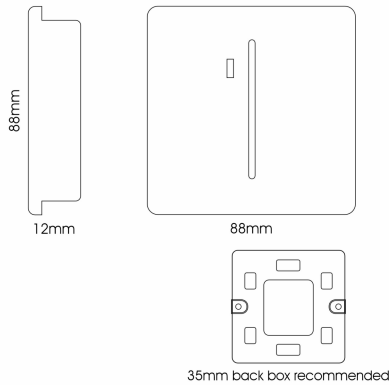

LINE DRAWING

ELECTRICAL & SAFETY SPECIFICATION

Protection Class	Class 2 - Double Insulated
IP Rating	IP20

QUALITY STANDARDS

Warranty (yrs)	10yrs

ADDITIONAL INFORMATION

Product Suitable For	Indoor Use Only. Domestic power supply.

[Click to view the full product details](#)

OVERVIEW

Trendiswitch is a complete range of completely unique light switches and sockets, available in a vast range of colours to cater for any colour scheme and decor. Design led for an elegant, seamless, retro re-fit, you can trust Trendiswitch throughout your project. Manufactured and designed in the UK giving you full confidence in the innovative engineering that puts this range of products in a league of their own.

Inspired Lighting Ltd. are continually developing and improving their products.
Technical specifications subject to change without prior notice.