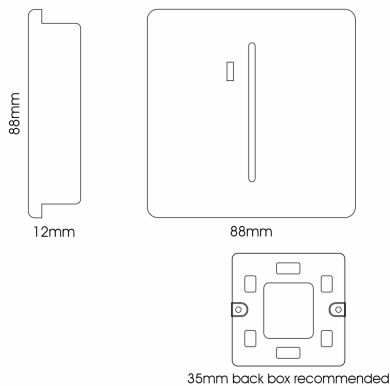

ART-WHS1DB

Dark Brown

Dark Brown Screwless 1 Gang 20A Double Pole Rocker Switch With Neon Insert, (25mm Back Box Req.),
10yrs Warranty

DATA SHEET

MARKETING INFORMATION

Brief Description	1 Gang 20A Double Pole Rocker Switch With Neon Insert Dark Brown
-------------------	--

PHYSICAL CHARACTERISTICS

Colour Finish	Dark Brown
Colour Finish 2	Chrome

MECHANICAL SPECIFICATION

Item Nett Weight (kg)	0.105kg
Length (mm)	88mm
Width (mm)	25mm
Height (mm)	88mm

LINE DRAWING

ELECTRICAL & SAFETY SPECIFICATION