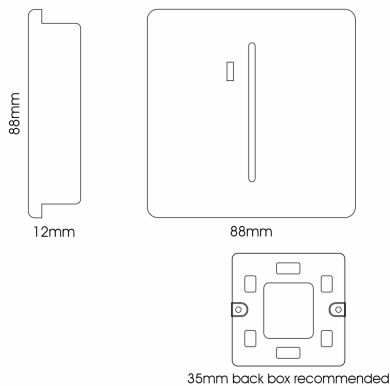

ART-WHS1MD

Midnight Blue

Midnight Blue Screwless 1 Gang 20A Double Pole Rocker Switch With Neon Insert, (25mm Back Box Req.), 10yrs Warranty

DATA SHEET

MARKETING INFORMATION

Brief Description	1 Gang 20A Double Pole Rocker Switch With Neon Insert Midnight Blue
-------------------	--

PHYSICAL CHARACTERISTICS

Colour Finish	Midnight Blue
Colour Finish 2	Chrome

MECHANICAL SPECIFICATION

Item Nett Weight (kg)	0.105kg
Length (mm)	88mm
Width (mm)	25mm
Height (mm)	88mm

LINE DRAWING

ELECTRICAL & SAFETY SPECIFICATION