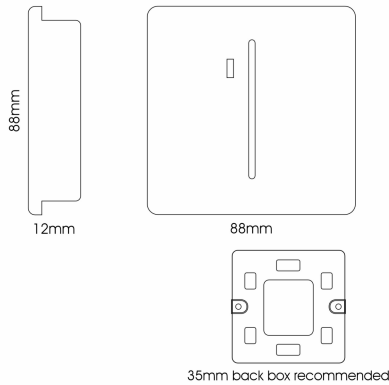

# ART-WHS1MWH

Matt White

Matt White Screwless 1 Gang 20A Double Pole Rocker Switch With Neon Insert, (25mm Back Box Req.), 10yrs Warranty

### LINE DRAWING

### MARKETING INFORMATION

**Brief Description** 1 Gang 20A Double Pole Rocker Switch With Neon Insert Matt White

### MECHANICAL SPECIFICATION

**Item Nett Weight (kg)** 0.105kg  
**Length (mm)** 88mm  
**Width (mm)** 25mm  
**Height (mm)** 88mm