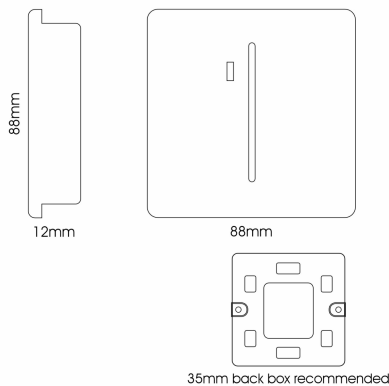

ART-WHS1NV

Navy Blue

Navy Blue Screwless 1 Gang 20A Double Pole Rocker Switch With Neon Insert, (25mm Back Box Req.), 10yrs Warranty

DATA SHEET

MARKETING INFORMATION

Brief Description	1 Gang 20A Double Pole Rocker Switch With Neon Insert Navy Blue
-------------------	---

PHYSICAL CHARACTERISTICS

Colour Finish	Navy Blue
Colour Finish 2	Chrome

MECHANICAL SPECIFICATION

Item Nett Weight (kg)	0.105kg
Length (mm)	88mm
Width (mm)	25mm
Height (mm)	88mm

LINE DRAWING

ELECTRICAL & SAFETY SPECIFICATION