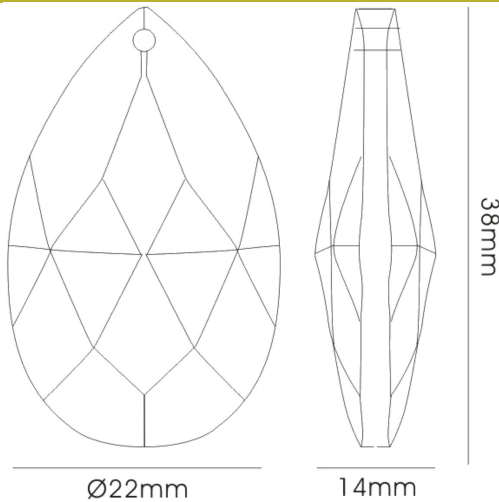

LINE DRAWING

[Click to view the full product details](#)

OVERVIEW

A fantastic range of high quality Crystal components with a large selection of colour finishes. Ideal for customers wishing to enhance their crystal chandelier or simply looking for replacement parts.

Inspired Lighting Ltd. are continually developing and improving their products. Technical specifications subject to change without prior notice.