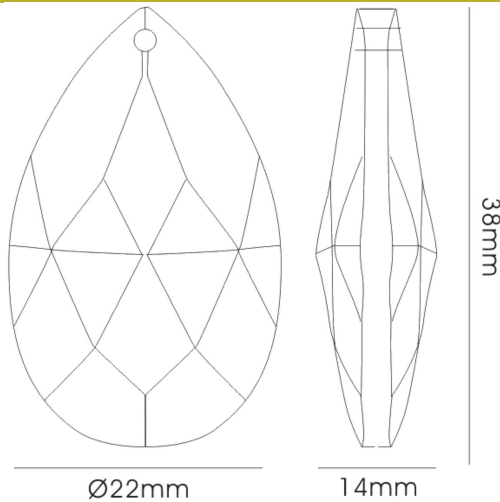

LINE DRAWING

[Click to view the full product details](#)

OVERVIEW

A fantastic range of high quality Crystal components with a large selection of colour finishes. Ideal for customers wishing to enhance their crystal chandelier or simply looking for replacement parts.

Inspired Lighting Ltd. are continually developing and improving their products. Technical specifications subject to change without prior notice.