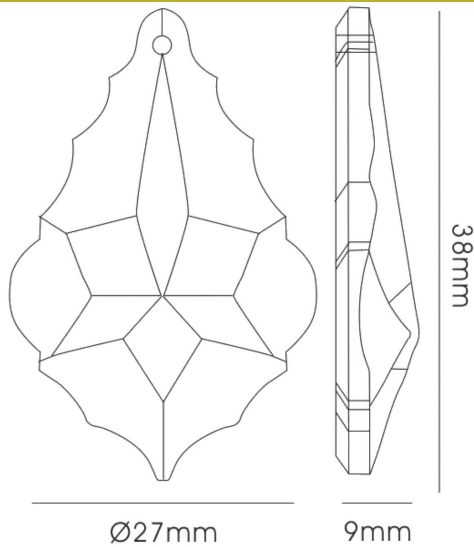

LINE DRAWING

[Click to view the full product details](#)

OVERVIEW

A fantastic range of high quality Crystal components with a large selection of colour finishes. Ideal for customers wishing to enhance their crystal chandelier or simply looking for replacement parts.