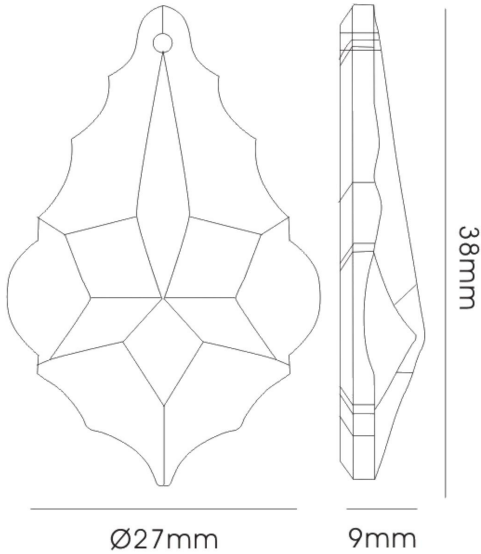

C30041

Crystal Droplet

Crystal Maple Lilac 38mm, No Ring Or Pin Included

DATA SHEET

MARKETING INFORMATION

Brief Description Crystal Maple Without Ring
38mm

PHYSICAL CHARACTERISTICS

Colour Finish Lilac

MECHANICAL SPECIFICATION

Item Nett Weight (kg) 0.01kg
Length (mm) 27mm
Width (mm) 9mm
Height (mm) 38mm

CRYSTAL SPECIFICATION

Type of Crystal Diyasa Select
Crystal Colour Finish Lilac

QUALITY STANDARDS

Warranty (yrs) 1yr

LINE DRAWING

[Click to view the full product details](#)

OVERVIEW

A fantastic range of high quality Crystal components with a large selection of colour finishes. Ideal for customers wishing to enhance their crystal chandelier or simply looking for replacement parts.