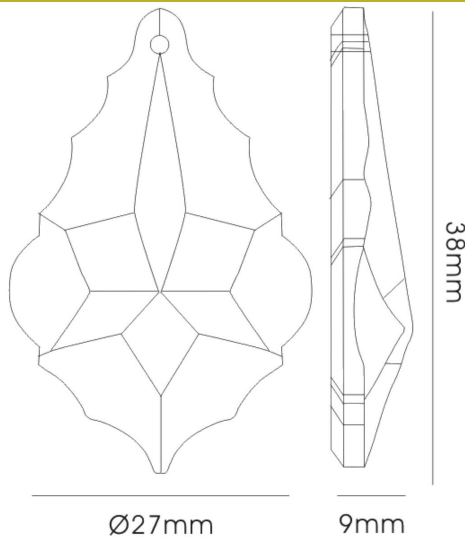

LINE DRAWING

[Click to view the full product details](#)

OVERVIEW

A fantastic range of high quality Crystal components with a large selection of colour finishes. Ideal for customers wishing to enhance their crystal chandelier or simply looking for replacement parts.

Inspired Lighting Ltd. are continually developing and improving their products.
Technical specifications subject to change without prior notice.