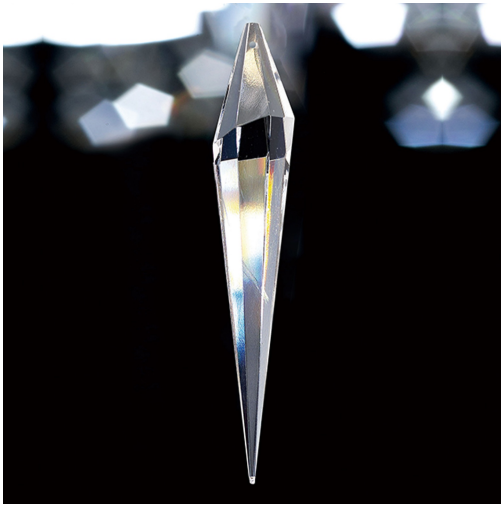

C70070

Crystal Droplet

Crystal Icicle Clear 91mm, No Ring Or Pin Included

LINE DRAWING

[Click to view the full product details](#)

OVERVIEW

A fantastic range of high quality Crystal components with a large selection of colour finishes. Ideal for customers wishing to enhance their crystal chandelier or simply looking for replacement parts.

DATA SHEET

MARKETING INFORMATION

Brief Description	Crystal Icicle Without Ring 91mm
-------------------	-------------------------------------

PHYSICAL CHARACTERISTICS

Colour Finish	Clear
---------------	-------