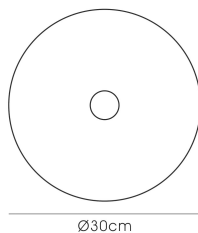

Universal 300mm Frosted Acrylic Diffuser With Satin Nickel Centre Detail

DATA SHEET

MARKETING INFORMATION

Brief Description Universal 30cm Frosted Acrylic Diffuser Satin Nickel Centre

PHYSICAL CHARACTERISTICS

Colour Finish	White
Colour Finish 2	Satin Nickel
Ceiling Mountable	Yes

MECHANICAL SPECIFICATION

Item Nett Weight (kg)	0.12kg
Diameter (mm)	300mm
Height (mm)	2mm

LINE DRAWING

ENERGY SPECIFICATION

Energy Class	Not Applicable
--------------	----------------