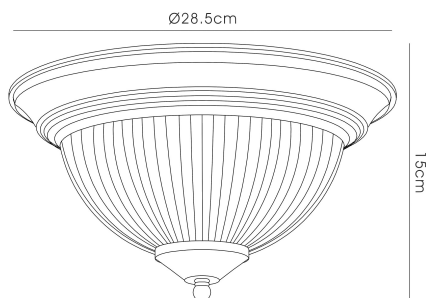

D0404

Macy

Macy 28.5cm IP44 2 Light E14 Flush Ceiling Light, Polished Chrome With Clear Ribbed Glass

LINE DRAWING

DATA SHEET

MARKETING INFORMATION

Brief Description	Macy Glass IP44 Flush Ceiling 2 Light Polished Chrome
-------------------	---

PHYSICAL CHARACTERISTICS

Colour Finish	Polished Chrome
Ceiling Mountable	Yes

MECHANICAL SPECIFICATION

Item Nett Weight (kg)	0.9kg
Diameter (mm)	285mm
Height (mm)	150mm

ENERGY SPECIFICATION

Energy Class	A++ to D
--------------	----------