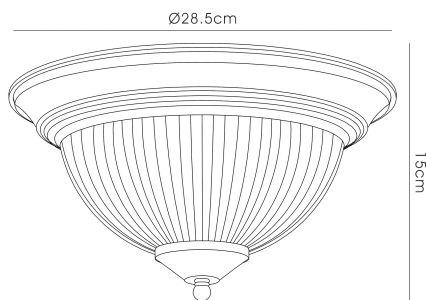

D0404

Macy

Macy 28.5cm IP44 2 Light E14 Flush Ceiling Light, Polished Chrome With Clear Ribbed Glass

LINE DRAWING

DATA SHEET

MARKETING INFORMATION

Brief Description	Macy Glass IP44 Flush Ceiling 2 Light Polished Chrome
-------------------	---

PHYSICAL CHARACTERISTICS

Colour Finish	Polished Chrome
Ceiling Mountable	Yes

MECHANICAL SPECIFICATION

Item Nett Weight (kg)	0.9kg
Diameter (mm)	285mm
Height (mm)	150mm

ENERGY SPECIFICATION

Energy Class	A++ to D
--------------	----------