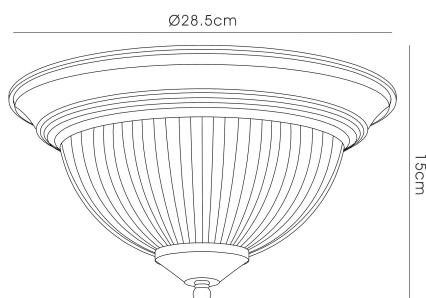

D0405

Macy

Macy 28.5cm IP44 2 Light E14 Flush Ceiling Light, Antique Brass With Clear Ribbed Glass

LINE DRAWING

DATA SHEET

MARKETING INFORMATION

| | |
|-------------------|---|
| Brief Description | Macy Glass IP44 Flush Ceiling 2 Light Antique Brass |
|-------------------|---|

PHYSICAL CHARACTERISTICS

| | |
|-------------------|---------------|
| Colour Finish | Antique Brass |
| Ceiling Mountable | Yes |

MECHANICAL SPECIFICATION

| | |
|-----------------------|-------|
| Item Nett Weight (kg) | 0.9kg |
| Diameter (mm) | 285mm |
| Height (mm) | 150mm |