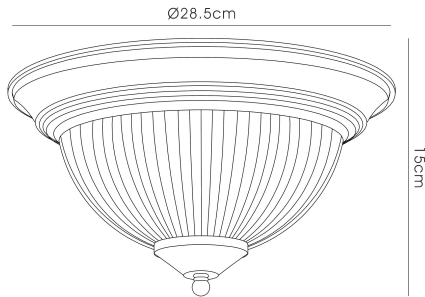

D0405

Macy

Macy 28.5cm IP44 2 Light E14 Flush Ceiling Light, Antique Brass With Clear Ribbed Glass

LINE DRAWING

DATA SHEET

MARKETING INFORMATION

Brief Description	Macy Glass IP44 Flush Ceiling 2 Light Antique Brass
-------------------	---

PHYSICAL CHARACTERISTICS

Colour Finish	Antique Brass
Ceiling Mountable	Yes

MECHANICAL SPECIFICATION

Item Nett Weight (kg)	0.9kg
Diameter (mm)	285mm
Height (mm)	150mm

ENERGY SPECIFICATION

Energy Class	A++ to D
--------------	----------