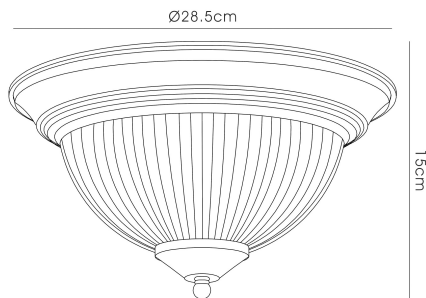

D0406

Macy

Macy 28.5cm IP44 2 Light E14 Flush Ceiling Light, Satin Nickel With Clear Ribbed Glass

LINE DRAWING

[Click to view the full product details](#)

DATA SHEET

MARKETING INFORMATION

Brief Description Macy Glass IP44 Flush Ceiling 2 Light Satin Nickel

PHYSICAL CHARACTERISTICS

Colour Finish Satin Nickel
Ceiling Mountable Yes

MECHANICAL SPECIFICATION

Item Nett Weight (kg) 0.9kg
Diameter (mm) 285mm
Height (mm) 150mm

ENERGY SPECIFICATION

Energy Class A++ to D