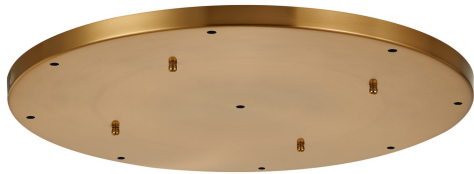

D0831BR

Hayes Brass

Hayes 9 Hole 60cm Round Ceiling Plate Brass

DATA SHEET

LINE DRAWING

MARKETING INFORMATION

Brief Description Hayes 9 Hole 60cm Round Ceiling Plate Brass

PHYSICAL CHARACTERISTICS

Colour Finish Brass
Ceiling Mountable Yes

MECHANICAL SPECIFICATION

Item Nett Weight (kg) 3kg
Diameter (mm) 600mm
Height (mm) 25mm

ENERGY SPECIFICATION

Energy Class Not Applicable

LAMP SPECIFICATION

Lamp Socket Non-Electric

ELECTRICAL & SAFETY SPECIFICATION

IP Rating IP20

QUALITY STANDARDS

Warranty (yrs) 1yr

[Click to view the full product details](#)

OVERVIEW

Hayes offers a wide variety of ceiling plates and compression cord grips to assist you in creating your own bespoke design with components from other ranges or to adapt an existing light fitting. Aswell as plates with various numbers of holes the collection also includes complete plates allowing you the option to drill the holes in accordance with your own preference.