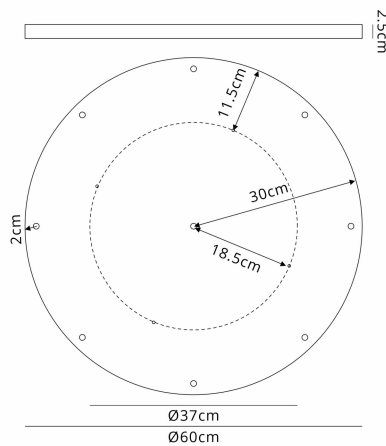

D0831BR

Hayes Brass

Hayes 9 Hole 60cm Round Ceiling Plate Brass

DATA SHEET

LINE DRAWING

MARKETING INFORMATION

Brief Description Hayes 9 Hole 60cm Round Ceiling Plate Brass

PHYSICAL CHARACTERISTICS

Colour Finish Brass
Ceiling Mountable Yes

MECHANICAL SPECIFICATION

Item Nett Weight (kg) 3kg
Diameter (mm) 600mm
Height (mm) 25mm

ENERGY SPECIFICATION

Energy Class Not Applicable

LAMP SPECIFICATION

Lamp Socket Non-Electric