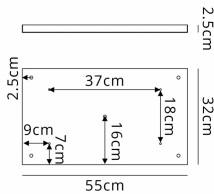

LINE DRAWING

[Click to view the full product details](#)

OVERVIEW

Hayes offers a wide variety of ceiling plates and compression cord grips to assist you in creating your own bespoke design with components from other ranges or to adapt an existing light fitting. Aswell as plates with various numbers of holes the collection also includes complete plates allowing you the option to drill the holes in accordance with your own preference.

Inspired Lighting Ltd. are continually developing and improving their products.
Technical specifications subject to change without prior notice.