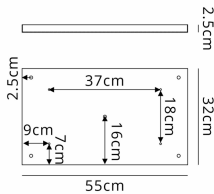

D0887BR

Hayes Brass

Hayes 5 Hole 550mm x 320mm Linear Rectangle Ceiling Plate Brass

DATA SHEET

LINE DRAWING

MARKETING INFORMATION

Brief Description	Hayes 5 Hole 550mm x 320mm Linear Rectangle Ceiling Plate Brass
-------------------	---

PHYSICAL CHARACTERISTICS

Colour Finish	Brass
Ceiling Mountable	Yes

MECHANICAL SPECIFICATION

Item Nett Weight (kg)	2.1kg
Length (mm)	550mm
Width (mm)	320mm
Height (mm)	25mm

ENERGY SPECIFICATION

Energy Class	Not Applicable
--------------	----------------