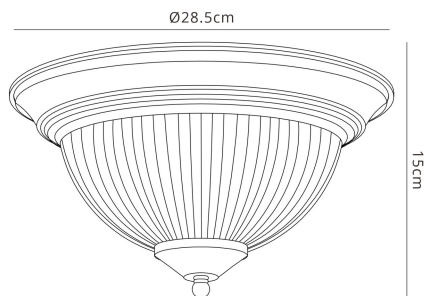

LINE DRAWING

[Click to view the full product details](#)

DATA SHEET

MARKETING INFORMATION

Brief Description Macy Glass IP44 Flush Ceiling 2 Light Satin Black

PHYSICAL CHARACTERISTICS

Colour Finish Satin Black

MECHANICAL SPECIFICATION

Item Nett Weight (kg) 0.9kg
Diameter (mm) 285mm
Height (mm) 150mm

ENERGY SPECIFICATION

Energy Class A++ to D

LAMP SPECIFICATION

No: of Lamp 2
Lamp Socket E14
Recommended Lamp LED (Golf Ball)
Max Wattage Lamp (W) 40W
Lamp Included No

ELECTRICAL & SAFETY SPECIFICATION

Protection Class Class 1 - Earth Connection Required
Dimmable Yes - Dimmable Lamps Required
Dimmer Included No
IP Rating IP44

QUALITY STANDARDS

Warranty (yrs) 1yr

PRODUCT COMPONENT SPECIFICATION

Shade Colour Clear
Shade Dimensions (mm) D:215mm x H:90mm

OVERVIEW

This collection offers a traditional domed flush ceiling light in either satin nickel, polished chrome, antique brass or satin black. The E14 lampholders are encased in an expertly moulded

Inspired Lighting Ltd. are continually developing and improving their products.
Technical specifications subject to change without prior notice.