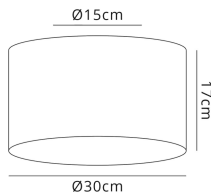

DK0601

Baymont

Baymont White 3 Light E27 Flush With A 30cm x 17cm Faux Silk Shade, Black/White Laminate & 30cm Frosted Acrylic Diffuser

LINE DRAWING

[Click to view the full product details](#)

DATA SHEET

MARKETING INFORMATION

Brief Description Baymont 30cm Flush 3 Light

PHYSICAL CHARACTERISTICS

Colour Finish Black
Colour Finish 2 Black

MECHANICAL SPECIFICATION

Item Nett Weight (kg) 1.4kg
Diameter (mm) 300mm
Height (mm) 170mm

ENERGY SPECIFICATION

SHADE SPECIFICATION

Frame Hole Size (mm) 27/42mm

QUALITY STANDARDS

Warranty (yrs) 1yr

PRODUCT COMPONENT SPECIFICATION

Shade Colour Black/White Laminate

OVERVIEW

Inspired Lighting Ltd. are continually developing and improving their products. Technical specifications subject to change without prior notice.