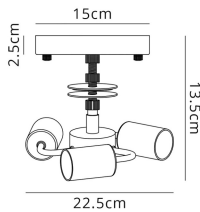

DK0605

Baymont

Baymont White 3 Light E27 Flush With 30cm x 17cm Faux Silk Shade, Grey/White Laminate & Frosted Acrylic Diffuser

LINE DRAWING

[Click to view the full product details](#)

DATA SHEET

MARKETING INFORMATION

Brief Description Baymont 30cm Flush 3 Light

PHYSICAL CHARACTERISTICS

Colour Finish Grey
Colour Finish 2 Grey

MECHANICAL SPECIFICATION

Item Nett Weight (kg) 1.4kg
Diameter (mm) 300mm
Height (mm) 170mm

ENERGY SPECIFICATION

SHADE SPECIFICATION

Frame Hole Size (mm) 27/42mm

QUALITY STANDARDS

Warranty (yrs) 1yr

PRODUCT COMPONENT SPECIFICATION

Shade Colour Grey/White Laminate

OVERVIEW

Inspired Lighting Ltd. are continually developing and improving their products.
Technical specifications subject to change without prior notice.