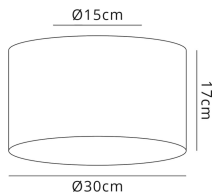

DK0605

Baymont

Baymont White 3 Light E27 Flush With 30cm x 17cm Faux Silk Shade, Grey/White Laminate & Frosted Acrylic Diffuser

LINE DRAWING

[Click to view the full product details](#)

DATA SHEET

MARKETING INFORMATION

Brief Description Baymont 30cm Flush 3 Light

PHYSICAL CHARACTERISTICS

Colour Finish Grey
Colour Finish 2 Grey

MECHANICAL SPECIFICATION

Item Nett Weight (kg) 1.4kg
Diameter (mm) 300mm
Height (mm) 170mm

ENERGY SPECIFICATION

SHADE SPECIFICATION

Frame Hole Size (mm) 27/42mm

QUALITY STANDARDS

Warranty (yrs) 1yr

PRODUCT COMPONENT SPECIFICATION

Shade Colour Grey/White Laminate

OVERVIEW

Inspired Lighting Ltd. are continually developing and improving their products.
Technical specifications subject to change without prior notice.