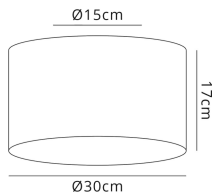

LINE DRAWING

[Click to view the full product details](#)

DATA SHEET

MARKETING INFORMATION

Brief Description Baymont 30cm Flush 3 Light Ivory Pearl, Frosted Diffuser

PHYSICAL CHARACTERISTICS

Colour Finish Ivory Pearl
Colour Finish 2 Ivory Pearl

MECHANICAL SPECIFICATION

Item Nett Weight (kg) 1.4kg
Diameter (mm) 300mm
Height (mm) 170mm

ENERGY SPECIFICATION

Energy Class A++ to D

LAMP SPECIFICATION

No: of Lamp 3
Lamp Socket E27
Recommended Lamp LED (GLS A60)
Max Wattage Lamp (W) 20W
Lamp Included No

ELECTRICAL & SAFETY SPECIFICATION

Protection Class Class 1 - Earth Connection Required
Dimmable Yes - Suitable Lamps & Dimmer Required
Dimmer Included No
IP Rating IP20

SHADE SPECIFICATION

Frame Hole Size (mm) 27/42mm

QUALITY STANDARDS

Warranty (yrs) 1yr

PRODUCT COMPONENT SPECIFICATION

Shade Colour Ivory Pearl/White Laminate

OVERVIEW

Page: 1/2

Date :05/07/2026

Inspired Lighting Ltd. are continually developing and improving their products.
Technical specifications subject to change without prior notice.

HEAD OFFICE:
INSPIRED LIGHTING LTD.
Sefton Street, Heywood, UK, OL10 2JF
t: +44 1706 62 00 77 / f: +44 1706 62 00 79
e: sales@inspired-lighting.co.uk

INTERNATIONAL DIVISION:
THE INSPIRED LIGHTING LLC.
26th Street, Al Quoz Industrial 4, Dubai,
t: +971 4 3466 917 / m: +971 5 6546 6997
e: salesuae@inspired-lighting.co.uk