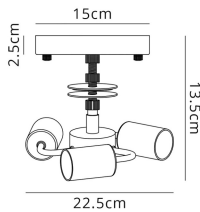

DK0609

Baymont

Baymont White 3 Light E27 Flush With 30cm x 17cm Faux Silk Shade, Ivory Pearl/White Laminate & Frosted Acrylic Diffuser