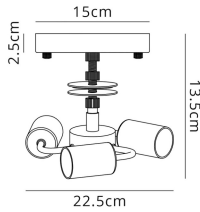

DK0613

Baymont

Baymont White 3 Light E27 Flush With 30cm x 17cm Dual Faux Silk Shade, Nude Beige/Moonlight & Frosted Acrylic Diffuser

LINE DRAWING

[Click to view the full product details](#)

DATA SHEET

MARKETING INFORMATION

Brief Description Baymont 30cm Flush 3 Light

PHYSICAL CHARACTERISTICS

Colour Finish Nude Beige
Colour Finish 2 Nude Beige

MECHANICAL SPECIFICATION

Item Nett Weight (kg) 1.4kg
Diameter (mm) 300mm
Height (mm) 170mm

SHADE SPECIFICATION

Frame Hole Size (mm) 27/42mm

QUALITY STANDARDS

Warranty (yrs) 1yr

PRODUCT COMPONENT SPECIFICATION

Shade Colour Nude Beige/Moonlight

OVERVIEW

Inspired Lighting Ltd. are continually developing and improving their products. Technical specifications subject to change without prior notice.