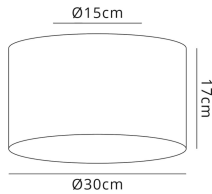

DK0613

Baymont

Baymont White 3 Light E27 Flush With 30cm x 17cm Dual Faux Silk Shade, Nude Beige/Moonlight & Frosted Acrylic Diffuser

LINE DRAWING

[Click to view the full product details](#)

DATA SHEET

MARKETING INFORMATION

Brief Description Baymont 30cm Flush 3 Light

PHYSICAL CHARACTERISTICS

Colour Finish Nude Beige
Colour Finish 2 Nude Beige

MECHANICAL SPECIFICATION

Item Nett Weight (kg) 1.4kg
Diameter (mm) 300mm
Height (mm) 170mm

SHADE SPECIFICATION

Frame Hole Size (mm) 27/42mm

QUALITY STANDARDS

Warranty (yrs) 1yr

PRODUCT COMPONENT SPECIFICATION

Shade Colour Nude Beige/Moonlight

OVERVIEW

Inspired Lighting Ltd. are continually developing and improving their products. Technical specifications subject to change without prior notice.