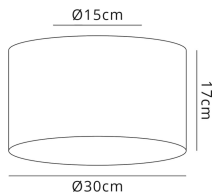

DK0617

Baymont

Baymont White 3 Light E27 Flush With 30cm x 17cm Dual Faux Silk Shade, Taupe/Halo Gold & Frosted Acrylic Diffuser

LINE DRAWING

[Click to view the full product details](#)

DATA SHEET

MARKETING INFORMATION

Brief Description	Baymont 30cm Flush 3 Light Taupe/Halo Gold, Frosted Diffuser
-------------------	--

PHYSICAL CHARACTERISTICS

Colour Finish	Taupe
Colour Finish 2	Taupe

MECHANICAL SPECIFICATION

Item Nett Weight (kg)	1.4kg
Diameter (mm)	300mm
Height (mm)	170mm

Protection Class	Class 1 - Earth Connection Required
Dimmable	Yes - Suitable Lamps & Dimmer Required
Dimmer Included	No
IP Rating	IP20

SHADE SPECIFICATION

Frame Hole Size (mm)	27/42mm
----------------------	---------