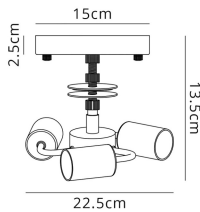

DK0617

Baymont

Baymont White 3 Light E27 Flush With 30cm x 17cm Dual Faux Silk Shade, Taupe/Halo Gold & Frosted Acrylic Diffuser

LINE DRAWING

[Click to view the full product details](#)

DATA SHEET

MARKETING INFORMATION

Brief Description	Baymont 30cm Flush 3 Light Taupe/Halo Gold, Frosted Diffuser
-------------------	--

PHYSICAL CHARACTERISTICS

Colour Finish	Taupe
Colour Finish 2	Taupe

MECHANICAL SPECIFICATION

Item Nett Weight (kg)	1.4kg
Diameter (mm)	300mm
Height (mm)	170mm

Protection Class	Class 1 - Earth Connection Required
Dimmable	Yes - Suitable Lamps & Dimmer Required
Dimmer Included	No
IP Rating	IP20

SHADE SPECIFICATION

Frame Hole Size (mm)	27/42mm
----------------------	---------