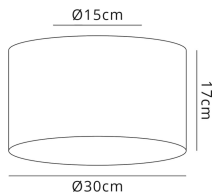

DK0621

Baymont

Baymont White 3 Light E27 Flush With 30cm x 17cm Dual Faux Silk Shade Raw Cocoa/Grecian Bronze & Frosted Acrylic Diffuser

LINE DRAWING

[Click to view the full product details](#)

DATA SHEET

MARKETING INFORMATION

Brief Description	Baymont 30cm Flush 3 Light Raw Cocoa/Grecian Bronze, Frosted Diffuser
-------------------	---

PHYSICAL CHARACTERISTICS

Colour Finish	Raw Cocoa
Colour Finish 2	Raw Cocoa

MECHANICAL SPECIFICATION

Item Nett Weight (kg)	1.4kg
Diameter (mm)	300mm
Height (mm)	170mm

ENERGY SPECIFICATION

Energy Class	A++ to D
--------------	----------

LAMP SPECIFICATION

No: of Lamp	3
Lamp Socket	E27
Recommended Lamp	LED (GLS A60)
Max Wattage Lamp (W)	20W
Lamp Included	No