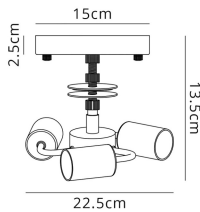

DK0621

Baymont

Baymont White 3 Light E27 Flush With 30cm x 17cm Dual Faux Silk Shade Raw Cocoa/Grecian Bronze & Frosted Acrylic Diffuser

LINE DRAWING

[Click to view the full product details](#)

DATA SHEET

MARKETING INFORMATION

Brief Description	Baymont 30cm Flush 3 Light Raw Cocoa/Grecian Bronze, Frosted Diffuser
-------------------	---

PHYSICAL CHARACTERISTICS

Colour Finish	Raw Cocoa
Colour Finish 2	Raw Cocoa

MECHANICAL SPECIFICATION

Item Nett Weight (kg)	1.4kg
Diameter (mm)	300mm
Height (mm)	170mm

ENERGY SPECIFICATION

Energy Class	A++ to D
--------------	----------

LAMP SPECIFICATION

No: of Lamp	3
Lamp Socket	E27
Recommended Lamp	LED (GLS A60)
Max Wattage Lamp (W)	20W
Lamp Included	No

ELECTRICAL & SAFETY SPECIFICATION

Protection Class	Class 1 - Earth Connection Required
Dimmable	Yes - Suitable Lamps & Dimmer Required
Dimmer Included	No
IP Rating	IP20

SHADE SPECIFICATION

Frame Hole Size (mm)	27/42mm
----------------------	---------