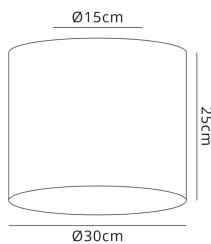

DK0625

Baymont

Baymont White 3 Light E27 Flush With 30cm x 25cm Faux Silk Shade, Ivory Pearl/White Laminate & Frosted Acrylic Diffuser

LINE DRAWING

[Click to view the full product details](#)

DATA SHEET

MARKETING INFORMATION

Brief Description Baymont 30cm Flush 3 Light Ivory Pearl, Frosted Diffuser

PHYSICAL CHARACTERISTICS

Colour Finish Ivory Pearl
Colour Finish 2 Ivory Pearl

MECHANICAL SPECIFICATION

Item Nett Weight (kg) 1.4kg
Diameter (mm) 300mm
Height (mm) 250mm

SHADE SPECIFICATION

Frame Hole Size (mm) 27/42mm

QUALITY STANDARDS

Warranty (yrs) 1yr

PRODUCT COMPONENT SPECIFICATION

Shade Colour Ivory Pearl/White Laminate

OVERVIEW

Page: 1/2