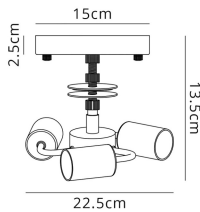

DK0625

Baymont

Baymont White 3 Light E27 Flush With 30cm x 25cm Faux Silk Shade, Ivory Pearl/White Laminate & Frosted Acrylic Diffuser

LINE DRAWING

[Click to view the full product details](#)

DATA SHEET

MARKETING INFORMATION

Brief Description Baymont 30cm Flush 3 Light Ivory Pearl, Frosted Diffuser

PHYSICAL CHARACTERISTICS

Colour Finish Ivory Pearl
Colour Finish 2 Ivory Pearl

MECHANICAL SPECIFICATION

Item Nett Weight (kg) 1.4kg
Diameter (mm) 300mm
Height (mm) 250mm

SHADE SPECIFICATION

Frame Hole Size (mm) 27/42mm

QUALITY STANDARDS

Warranty (yrs) 1yr

PRODUCT COMPONENT SPECIFICATION

Shade Colour Ivory Pearl/White Laminate

OVERVIEW

Page: 1/2