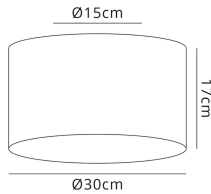

DK0626

Baymont

Baymont White 3 Light E27 Flush With 30cm x 17cm Gold Leaf With White Lining Shade & Frosted Acrylic Diffuser

LINE DRAWING

[Click to view the full product details](#)

DATA SHEET

MARKETING INFORMATION

Brief Description Baymont 30cm Flush 3 Light

PHYSICAL CHARACTERISTICS

Colour Finish Gold Leaf
 Colour Finish 2 Frosted

MECHANICAL SPECIFICATION

Item Nett Weight (kg) 1.4kg
 Diameter (mm) 300mm
 Height (mm) 170mm

SHADE SPECIFICATION

Frame Hole Size (mm) 27/42mm

QUALITY STANDARDS

Warranty (yrs) 1yr

PRODUCT COMPONENT SPECIFICATION

Shade Colour Gold Leaf/White Laminate

OVERVIEW

Inspired Lighting Ltd. are continually developing and improving their products. Technical specifications subject to change without prior notice.