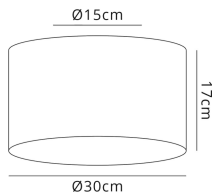

DK0626

Baymont

Baymont White 3 Light E27 Flush With 30cm x 17cm Gold Leaf With White Lining Shade & Frosted Acrylic Diffuser

LINE DRAWING

[Click to view the full product details](#)

DATA SHEET

MARKETING INFORMATION

Brief Description Baymont 30cm Flush 3 Light

PHYSICAL CHARACTERISTICS

Colour Finish Gold Leaf
Colour Finish 2 Frosted

MECHANICAL SPECIFICATION

Item Nett Weight (kg) 1.4kg
Diameter (mm) 300mm
Height (mm) 170mm

SHADE SPECIFICATION

Frame Hole Size (mm) 27/42mm

QUALITY STANDARDS

Warranty (yrs) 1yr

PRODUCT COMPONENT SPECIFICATION

Shade Colour Gold Leaf/White Laminate

OVERVIEW

Inspired Lighting Ltd. are continually developing and improving their products. Technical specifications subject to change without prior notice.