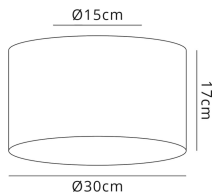

DK0630

Baymont

Baymont White 3 Light E27 Flush With 30cm x 17cm Silver Leaf With White Lining Shade & Frosted/PC Acrylic Diffuser

LINE DRAWING

[Click to view the full product details](#)

OVERVIEW

DATA SHEET

MARKETING INFORMATION

Brief Description Baymont 30cm Flush 3 Light

PHYSICAL CHARACTERISTICS

Colour Finish Silver Leaf
Colour Finish 2 Frosted

MECHANICAL SPECIFICATION

Item Nett Weight (kg) 1.4kg
Diameter (mm) 300mm
Height (mm) 170mm

SHADE SPECIFICATION

Frame Hole Size (mm) 27/42mm

QUALITY STANDARDS

Warranty (yrs) 1yr

PRODUCT COMPONENT SPECIFICATION

Shade Colour Silver Leaf/White Laminate

Inspired Lighting Ltd. are continually developing and improving their products.
Technical specifications subject to change without prior notice.