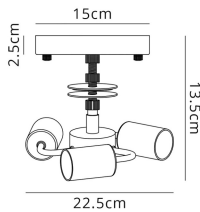

DK0630

Baymont

Baymont White 3 Light E27 Flush With 30cm x 17cm Silver Leaf With White Lining Shade & Frosted/PC Acrylic Diffuser

LINE DRAWING

[Click to view the full product details](#)

OVERVIEW

DATA SHEET

MARKETING INFORMATION

Brief Description Baymont 30cm Flush 3 Light

PHYSICAL CHARACTERISTICS

Colour Finish Silver Leaf
Colour Finish 2 Frosted

MECHANICAL SPECIFICATION

Item Nett Weight (kg) 1.4kg
Diameter (mm) 300mm
Height (mm) 170mm

SHADE SPECIFICATION

Frame Hole Size (mm) 27/42mm

QUALITY STANDARDS

Warranty (yrs) 1yr

PRODUCT COMPONENT SPECIFICATION

Shade Colour Silver Leaf/White Laminate

Inspired Lighting Ltd. are continually developing and improving their products.
Technical specifications subject to change without prior notice.