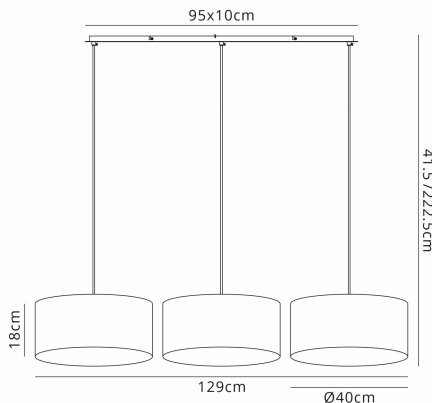

DK0802

Baymont CH SL

Baymont Polished Chrome 3 Light E27 Linear Pendant With 40cm x 18cm Silver Leaf Shade 2m

LINE DRAWING

[Click to view the full product details](#)

DATA SHEET

MARKETING INFORMATION

Brief Description	Baymont 40cm Shade 3 Light Pendant Polished Chrome, Silver Leaf
-------------------	---

PHYSICAL CHARACTERISTICS

Colour Finish	Polished Chrome
Colour Finish 2	Silver Foil

MECHANICAL SPECIFICATION

Item Nett Weight (kg)	4.2kg
Length (mm)	1290mm
Width (mm)	400mm
Minimum Drop (mm)	415mm
Maximum Drop (mm)	2225mm

Delivery Requirements	Item Has a LARGE CARTON (PF 24 OK) With Dimensions of: 101x16x16.5cm.
-----------------------	---

ELECTRICAL & SAFETY SPECIFICATION

Protection Class	Class 1 - Earth Connection Required
Dimmable	Yes - Suitable Lamps & Dimmer Required
Dimmer Included	No
IP Rating	IP20