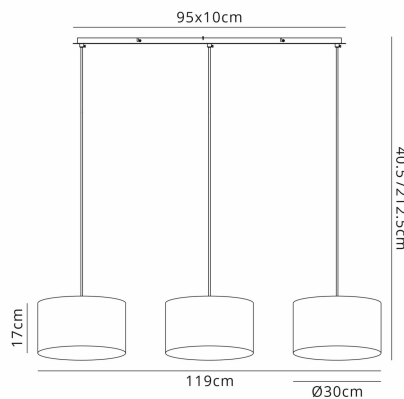

DK0803

Baymont CH SL

Baymont Polished Chrome 3 Light E27 Linear Pendant With 30cm x 17cm Silver Leaf Shade 2m

LINE DRAWING

DATA SHEET

MARKETING INFORMATION

Brief Description	Baymont 30cm Shade 3 Light Pendant Polished Chrome, Silver Leaf
-------------------	---

PHYSICAL CHARACTERISTICS

Colour Finish	Polished Chrome
Colour Finish 2	Silver Foil

MECHANICAL SPECIFICATION

Item Nett Weight (kg)	3.8kg
Length (mm)	1190mm
Width (mm)	300mm
Minimum Drop (mm)	405mm
Maximum Drop (mm)	2125mm

Delivery Requirements	Item Has a LARGE CARTON (PF 24 OK) With Dimensions of: 101x16x16.5cm.
-----------------------	---

ELECTRICAL & SAFETY SPECIFICATION

Protection Class	Class 1 - Earth Connection Required
Dimmable	Yes - Suitable Lamps & Dimmer Required
Dimmer Included	No
IP Rating	IP20