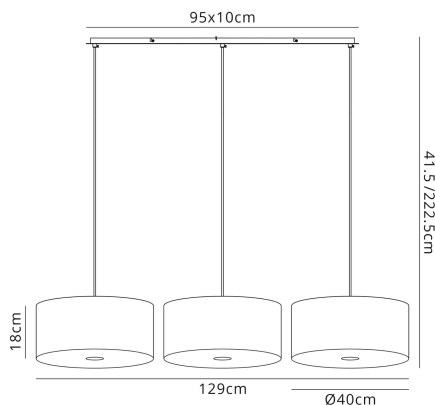

LINE DRAWING

[Click to view the full product details](#)

Inspired Lighting Ltd. are continually developing and improving their products. Technical specifications subject to change without prior notice.