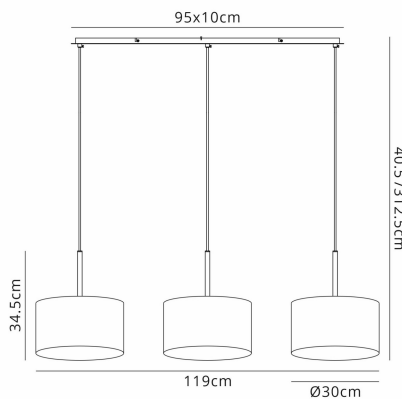

DK0839

Baymont AB GL

Baymont Antique Brass 3 Light E27 Linear Pendant With 30cm x 17cm Gold Leaf Shade 2m

LINE DRAWING

DATA SHEET

MARKETING INFORMATION

Brief Description	Baymont 30cm Shade 3 Light Pendant Antique Brass, Gold Leaf
-------------------	---

PHYSICAL CHARACTERISTICS

Colour Finish	Antique Brass
Colour Finish 2	Gold Foil

MECHANICAL SPECIFICATION

Item Nett Weight (kg)	3.8kg
Length (mm)	1190mm
Width (mm)	300mm
Minimum Drop (mm)	405mm
Maximum Drop (mm)	2125mm

Delivery Requirements	Item Has a LARGE CARTON (PF 24 OK) With Dimensions of: 101x16x16.5cm.
-----------------------	---

ELECTRICAL & SAFETY SPECIFICATION

Protection Class	Class 1 - Earth Connection Required
Dimmable	Yes - Suitable Lamps & Dimmer Required
Dimmer Included	No
IP Rating	IP20