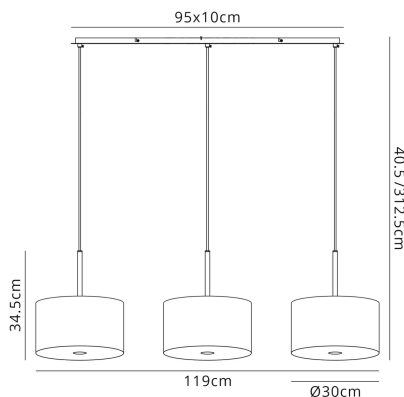

DK0841

Baymont AB GL

Baymont Antique Brass 3 Light E27 Linear Pendant With 30cm x 17cm Gold Leaf Shade With Frosted/AB Acrylic Diffuser 2m

LINE DRAWING

[Click to view the full product details](#)

DATA SHEET

Item Nett Weight (kg) 4.1kg
Length (mm) 1190mm
Width (mm) 300mm
Minimum Drop (mm) 405mm
Maximum Drop (mm) 2125mm

ENERGY SPECIFICATION

Energy Class A++ to D

LAMP SPECIFICATION

No: of Lamp 3
Lamp Socket E27
Recommended Lamp LED (GLS A60)
Max Wattage Lamp (W) 20W
Lamp Included No

ADDITIONAL INFORMATION

Delivery Requirements Item Has a LARGE CARTON (PF 24 OK) With Dimensions of: 101x16x16.5cm.

ELECTRICAL & SAFETY SPECIFICATION

Protection Class Class 1 - Earth Connection Required
Dimmable Yes - Suitable Lamps & Dimmer Required
Dimmer Included No
IP Rating IP20