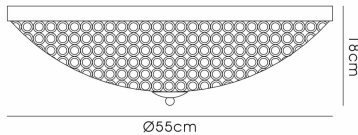

IL30763

Ava French Gold

Ava 55cm Flush Ceiling 9 Light G9 French Gold/Crystal

LINE DRAWING

DATA SHEET

MARKETING INFORMATION

| | |
|-------------------|---|
| Brief Description | Ava Crystal Flush Ceiling 9 Light French Gold |
|-------------------|---|

PHYSICAL CHARACTERISTICS

| | |
|---------------|-------------|
| Colour Finish | French Gold |
|---------------|-------------|

MECHANICAL SPECIFICATION

| | |
|-----------------------|-------|
| Item Nett Weight (kg) | 6.3kg |
| Diameter (mm) | 550mm |
| Height (mm) | 180mm |