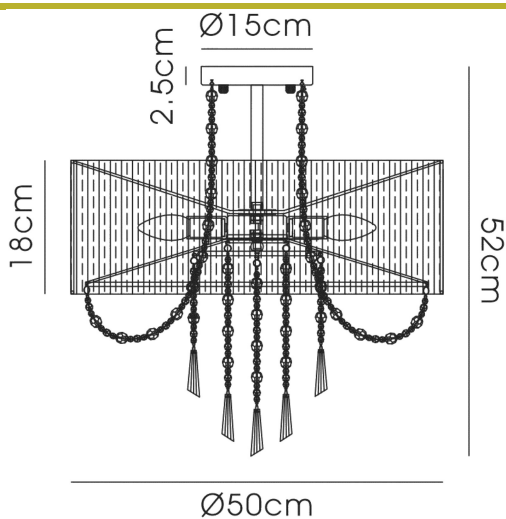

PHYSICAL CHARACTERISTICS

Colour Finish	Polished Chrome
---------------	-----------------

MECHANICAL SPECIFICATION

Item Nett Weight (kg)	3.4kg
Diameter (mm)	500mm
Height (mm)	520mm

ENERGY SPECIFICATION

Energy Class	A++ to D
--------------	----------

PRODUCT COMPONENT SPECIFICATION

Shade Colour	White
Shade Dimensions (mm)	D:500mm x H:180mm

LINE DRAWING

[Click to view the full product details](#)

OVERVIEW

Page: 1/2

Date :19/06/2026

Inspired Lighting Ltd. are continually developing and improving their products.
Technical specifications subject to change without prior notice.