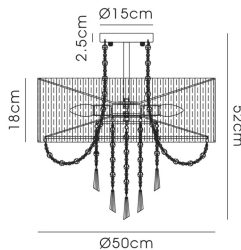

PHYSICAL CHARACTERISTICS

Colour Finish	Polished Chrome
---------------	-----------------

MECHANICAL SPECIFICATION

Item Nett Weight (kg)	3.4kg
Diameter (mm)	500mm
Height (mm)	520mm

ENERGY SPECIFICATION

Energy Class	A++ to D
--------------	----------

PRODUCT COMPONENT SPECIFICATION

Shade Colour	Grey
Shade Dimensions (mm)	D:500mm x H:180mm

LINE DRAWING

[Click to view the full product details](#)

OVERVIEW

Inspired Lighting Ltd. are continually developing and improving their products. Technical specifications subject to change without prior notice.