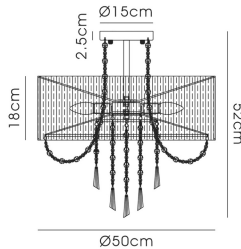

PHYSICAL CHARACTERISTICS

Colour Finish	Polished Chrome
---------------	-----------------

MECHANICAL SPECIFICATION

Item Nett Weight (kg)	3.4kg
Diameter (mm)	500mm
Height (mm)	520mm

ENERGY SPECIFICATION

Energy Class	A++ to D
--------------	----------

PRODUCT COMPONENT SPECIFICATION

Shade Colour	Grey
Shade Dimensions (mm)	D:500mm x H:180mm

LINE DRAWING

[Click to view the full product details](#)

OVERVIEW

Inspired Lighting Ltd. are continually developing and improving their products. Technical specifications subject to change without prior notice.